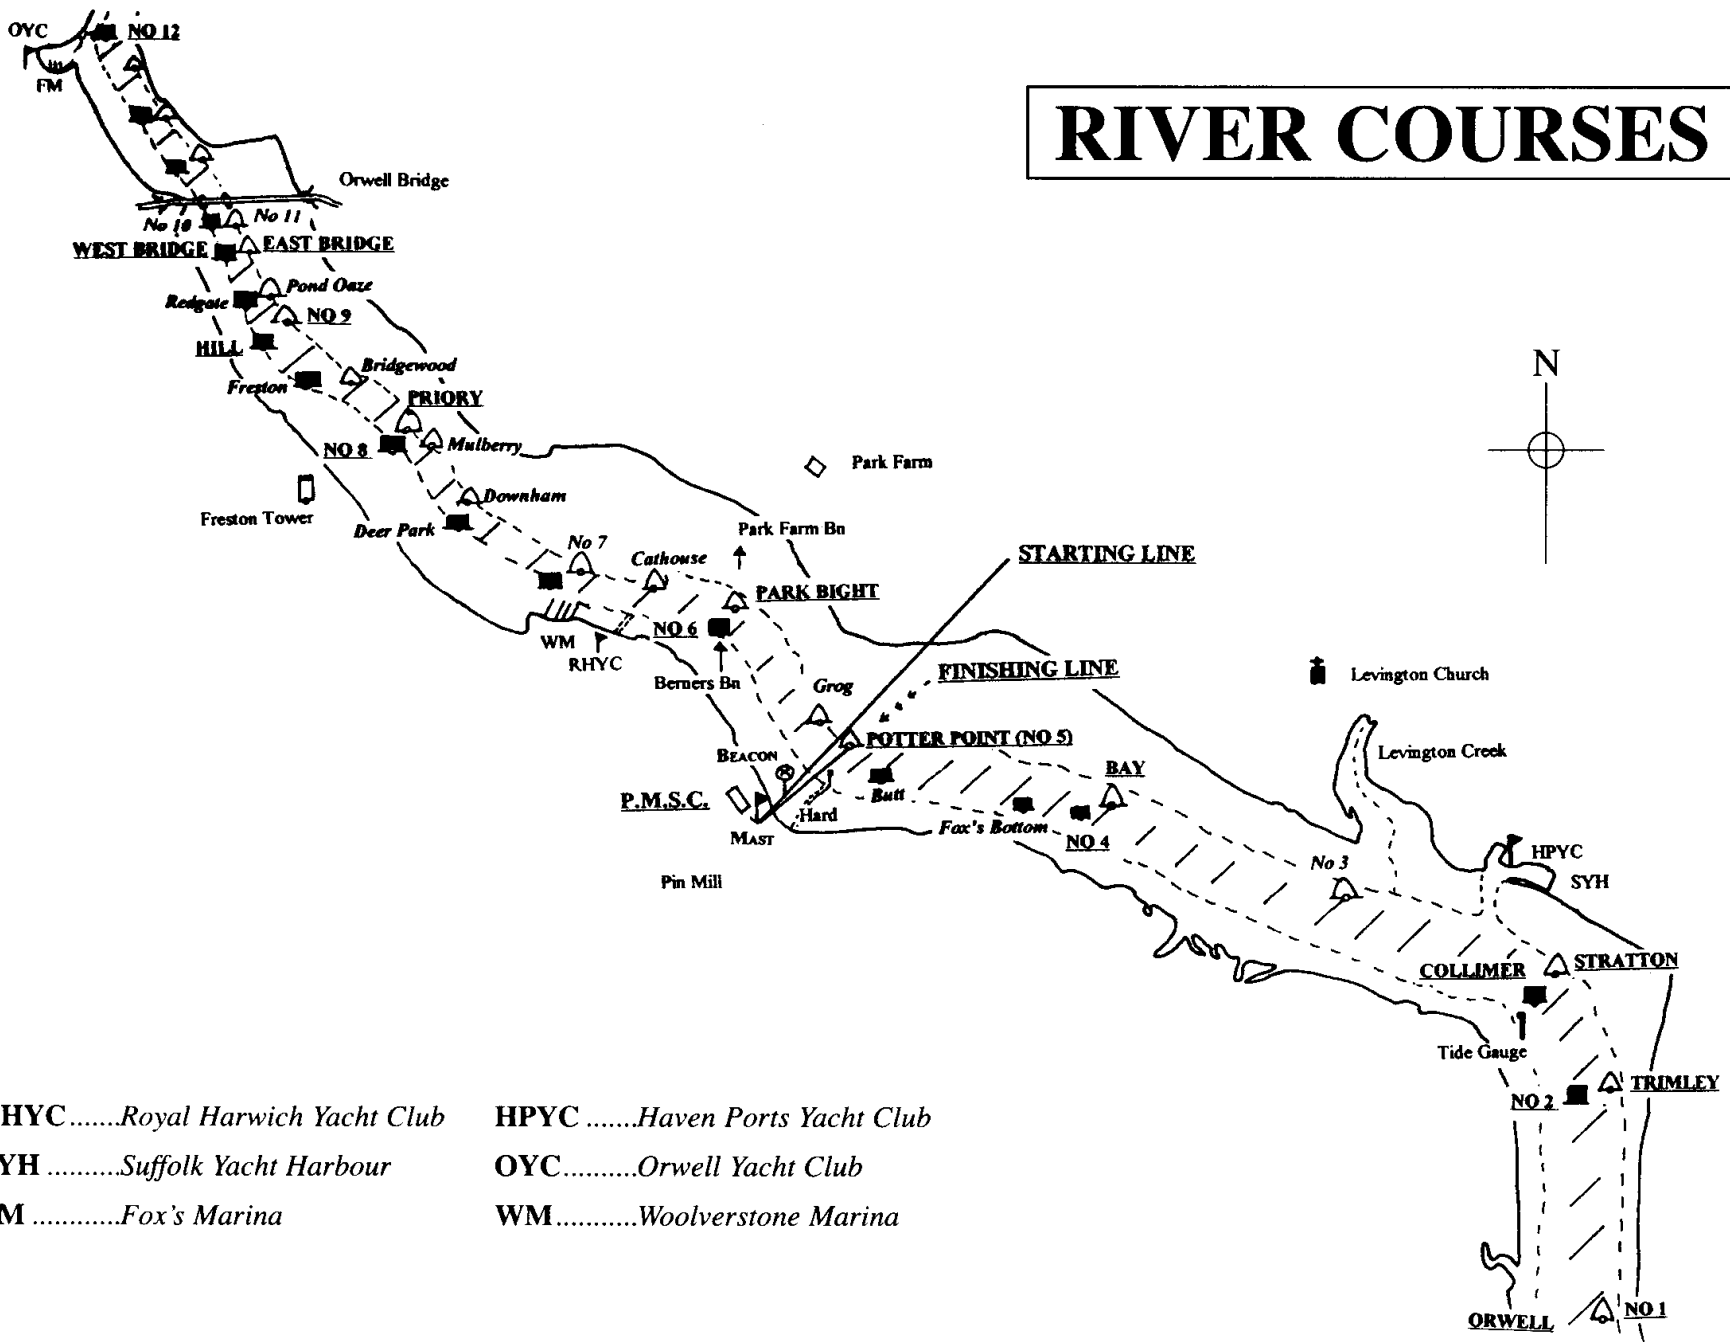

RIVER COURSES

19

- | | |
|-----------------------------------|----------------------------------|
| RHYC.....Royal Harwich Yacht Club | HPYCHaven Ports Yacht Club |
| SYHSuffolk Yacht Harbour | OYC.....Orwell Yacht Club |
| FMFox's Marina | WM.....Woolverstone Marina |